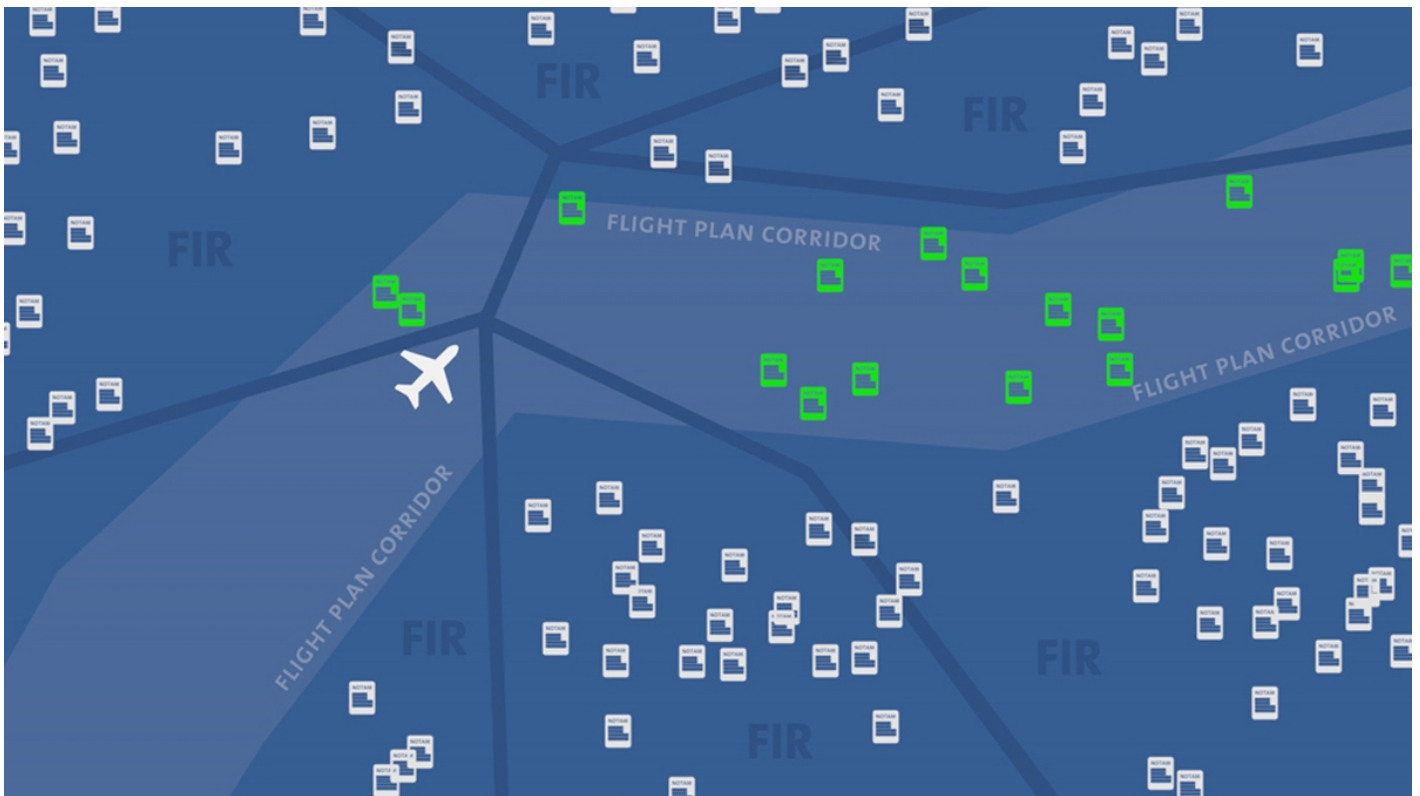

ROCKWELL COLLINS PARTNERS WITH SKYGUIDE TO INTEGRATE SMARTNOTAM INTO ARINCDIRECT FLIGHT PLANNING SERVICES

News / Business aviation, Events / Festivals, Manufacturer

Improves safety and efficiency by providing NOTAMS that are only relevant to a specific flight plan

In a move designed to enhance flight safety and operational efficiency for business aviation pilots everywhere, Rockwell Collins is teaming with Skyguide, the air navigation services provider for Switzerland, to integrate SmartNOTAM into the company's ARINCDirect™ flight planning services.

A NOTAM, or Notice to Airmen, contains essential briefing information for pilots.

“Pilots today receive hundreds of NOTAMS that are not relevant to their flight and are tasked with reviewing them all to select those that are operationally relevant, which can take a significant amount of time,” said Alex Bristol, chief operating officer at Skyguide. “With SmartNOTAM, Skyguide has created a capability that can sort, filter and categorize NOTAMS, allowing a pilot to see only those that impact his or her flight.”

“The ARINCDirect flight planning application currently provides time, altitude and flight path information,” said Bob Richard, senior director, Flight Support Services, for Rockwell Collins. “By

integrating SmartNOTAM with our flight planning service, for the first time, ARINC Direct customers will have one, seamless tool to reduce the number of NOTAMS they must review prior to departure, improving safety and efficiency.”