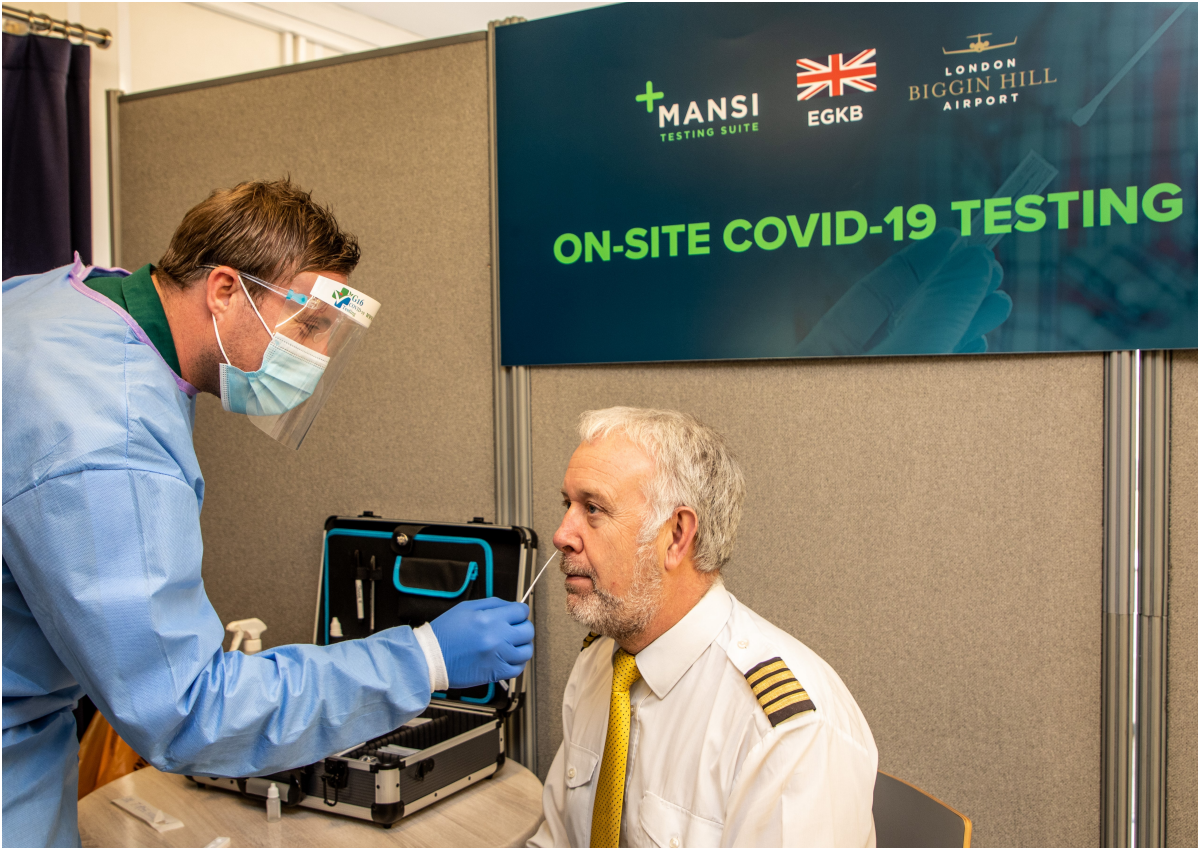

25 NOVEMBER 2020

ARTICLE LINK:

<https://to.50skyshades.com/news/airports-routes/london-biggin-hill-opens-covid-19-testing-centre>