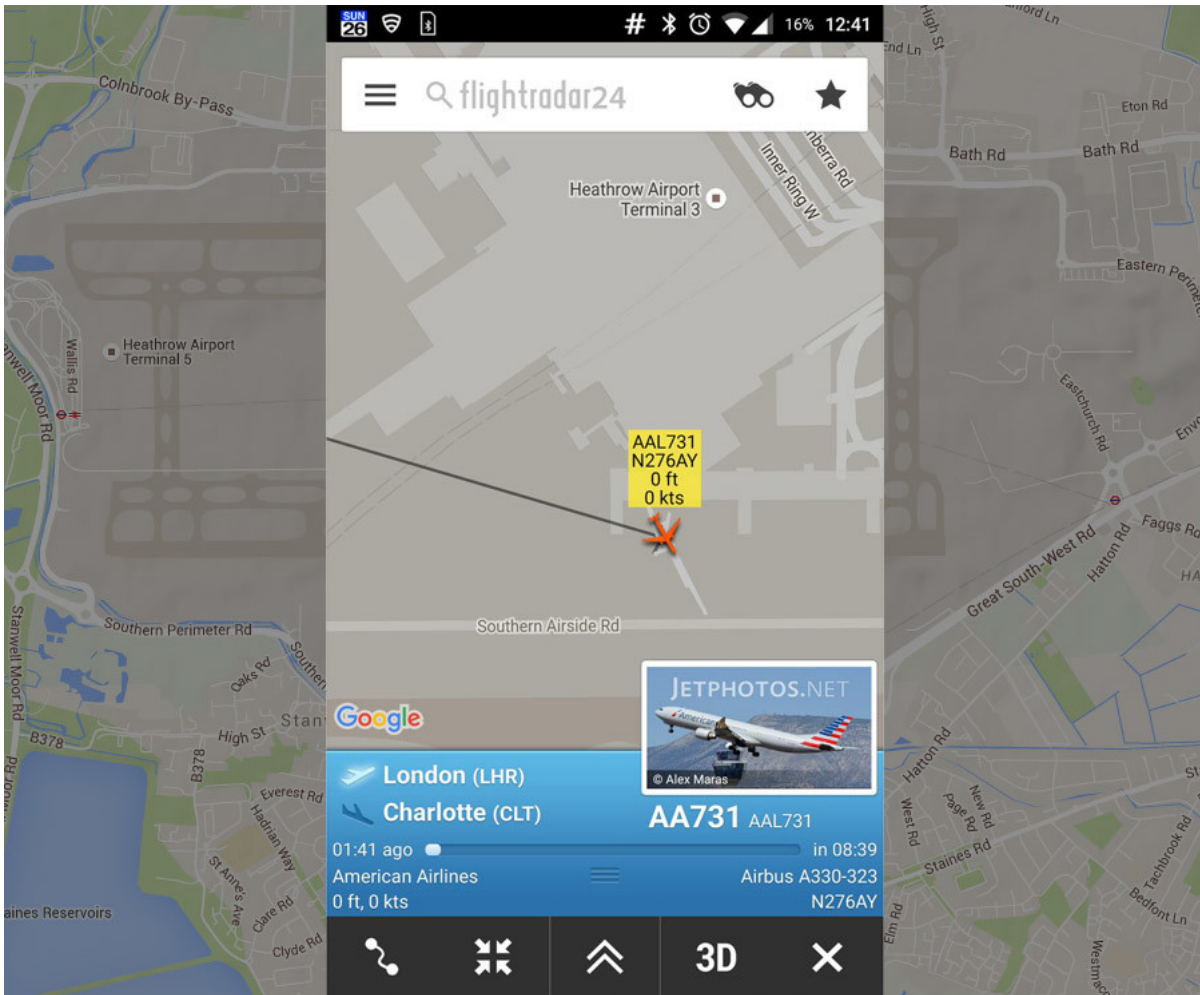

AMERICAN AIRLINES FLIGHT EVACUATED AT LONDON HEATHROW AIRPORT

News / Airports / Routes

The emergency slides have been activated on an American Airlines flight at Heathrow Terminal 3, reportedly due to smoke in the cabin.

The nature of the emergency is not immediately clear. However, some images from the scene show smoke emerging from the back of the plane.

Footage captured from a passenger on board a nearby plane shows people exiting the affected flight via its rear slide. No injuries have been reported from the incident.

The evacuated flight was American Airlines Flight 731, due to leave London Heathrow at 1.30pm local time, and arrive at Charlotte Douglas International Airport in North Carolina at 5.20pm local time.

27 JUNE 2016

SOURCE: RT

ARTICLE LINK:

<https://to.50skyshades.com/news/airports-routes/american-airlines-flight-evacuated-at-london-heathrow-airport>