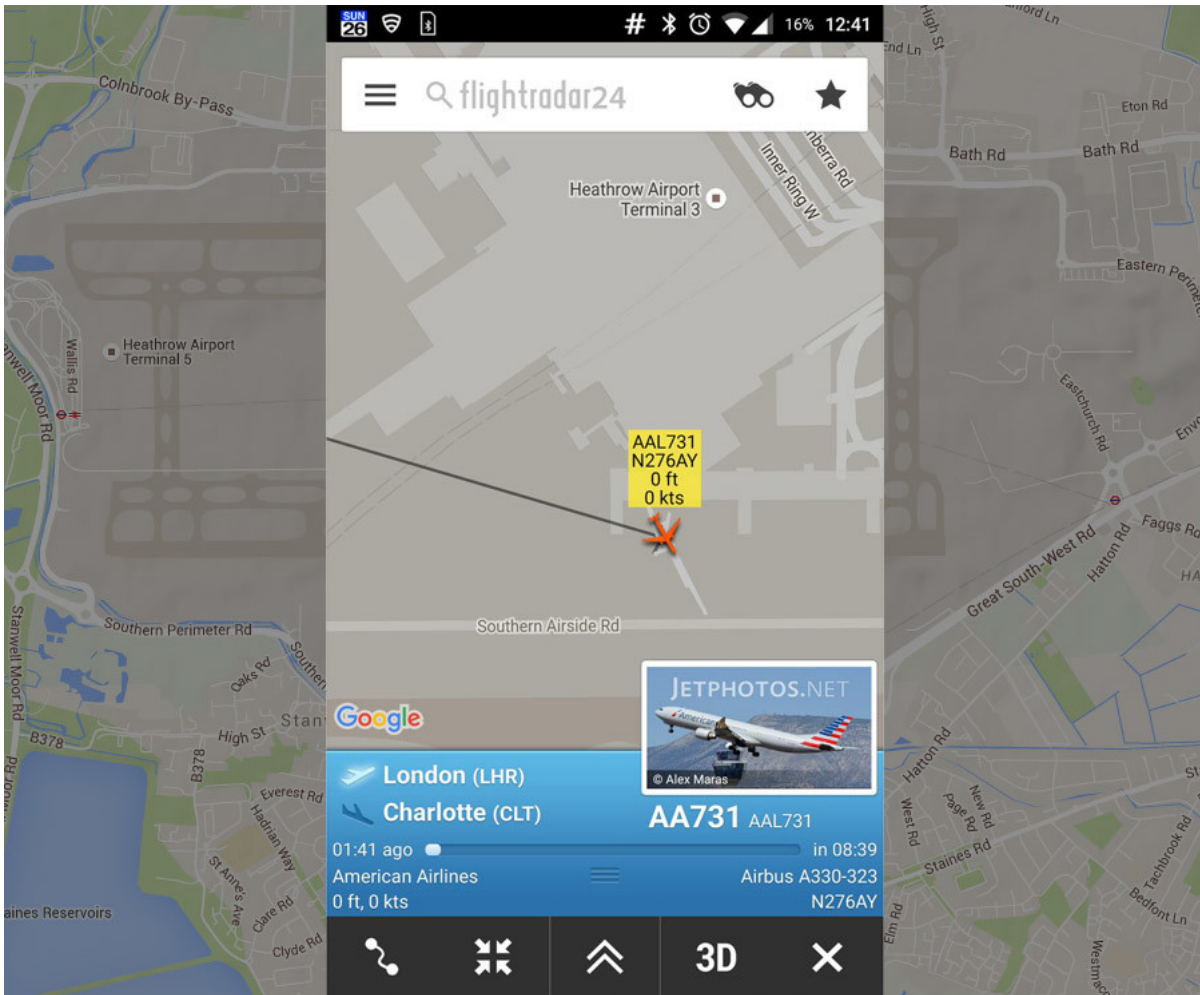

# AMERICAN AIRLINES FLIGHT EVACUATED AT LONDON HEATHROW AIRPORT

News / Airports / Routes

The emergency slides have been activated on an American Airlines flight at Heathrow Terminal 3, reportedly due to smoke in the cabin.

The nature of the emergency is not immediately clear. However, some images from the scene show smoke emerging from the back of the plane.

Footage captured from a passenger on board a nearby plane shows people exiting the affected flight via its rear slide. No injuries have been reported from the incident.

The evacuated flight was American Airlines Flight 731, due to leave London Heathrow at 1.30pm local time, and arrive at Charlotte Douglas International Airport in North Carolina at 5.20pm local time.

27 JUNE 2016

SOURCE: RT

ARTICLE LINK:

<https://to.50skyshades.com/news/airports-routes/american-airlines-flight-evacuated-at-london-heathrow-airport>